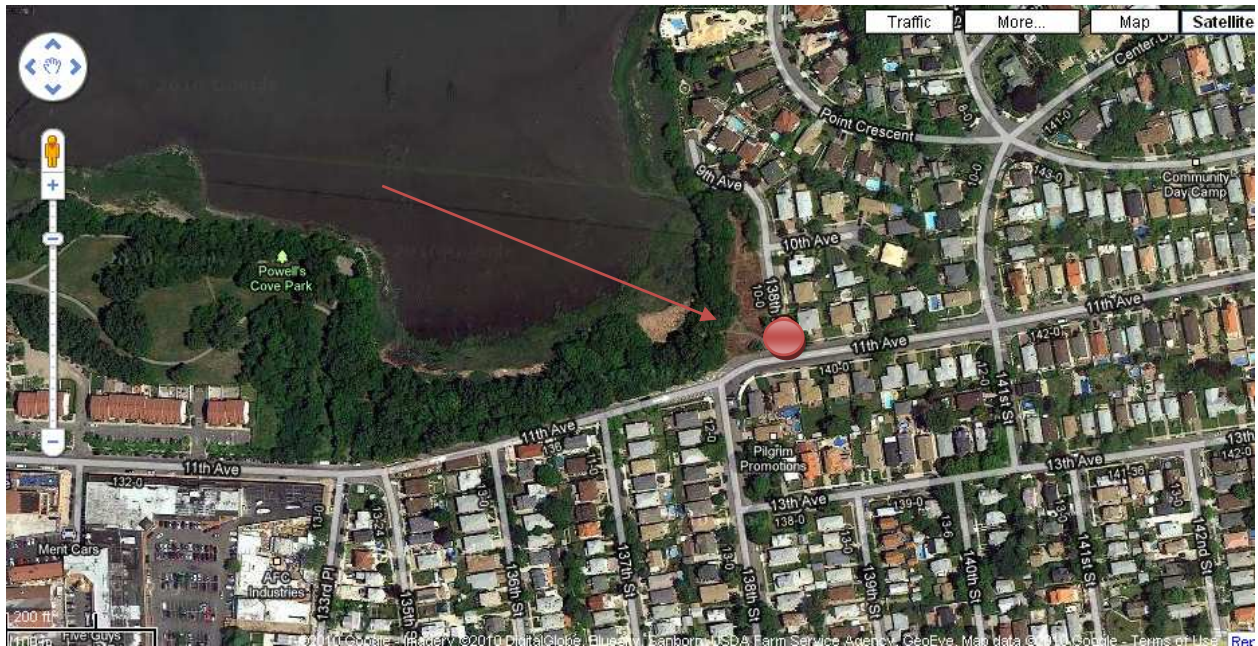

Powell's Cove, Queens

Meeting Place: The planting site is on corner of 138th Place and 11th Ave.

BY CAR: Take the Whitestone Expressway to the 20th Ave. Exit. Stay on the service road to 14th Ave. Turn left onto 14th Ave. Turn right onto 138th Street. The planting site is on corner of 138 Place and 11th Ave.

BY TRANSIT: Take the 7 train to Flushing-Main St. Transfer to the **Q25** on Main Street, outside of Old Navy, off Roosevelt Ave.

Take the **Q25** bus to 127th Street & 11th Ave. Walk 3 blocks along 11th Ave to 130th Street, due east to the park (away from the right side of the bus when getting off), and follow the foot path to the end of the park due east towards the site. The planting site is on corner of 138 Place and 11th Ave.