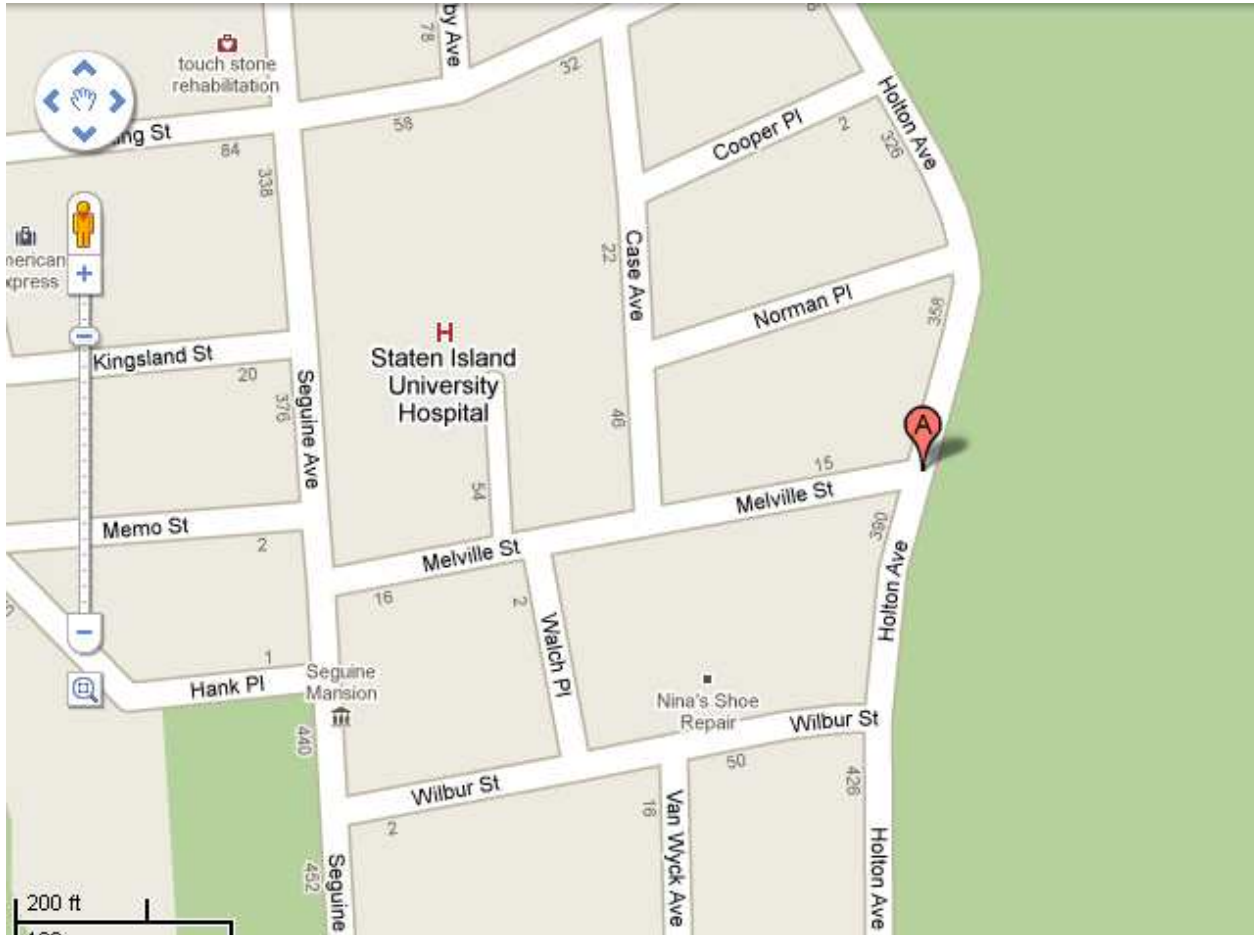

# Wolfe's Pond Park

## Meeting Place:

**By Car:** Take I-278 West (Staten Island Expy) to Exit 5 – NY 440-S. Take 440 South (Pearl Harbor Memorial Expy) to Exit 4 – Huguenot Ave. Drive south on Huguenot Ave. to Hylan Blvd. Make a right on Hylan Blvd. Turn left on Holton Ave. The planting site is a few blocks down on the left hand side, right past Melville St.

**By Transit:** Take the Staten Island Ferry. Take the Staten Island Railway to the Prince's Bay stop. Walk south on Seguine Ave (away from Amboy Rd). Turn left on Hylan Blvd. Turn right on Holton Ave. The planting site is a few blocks down on left hand side, right past Melville St.