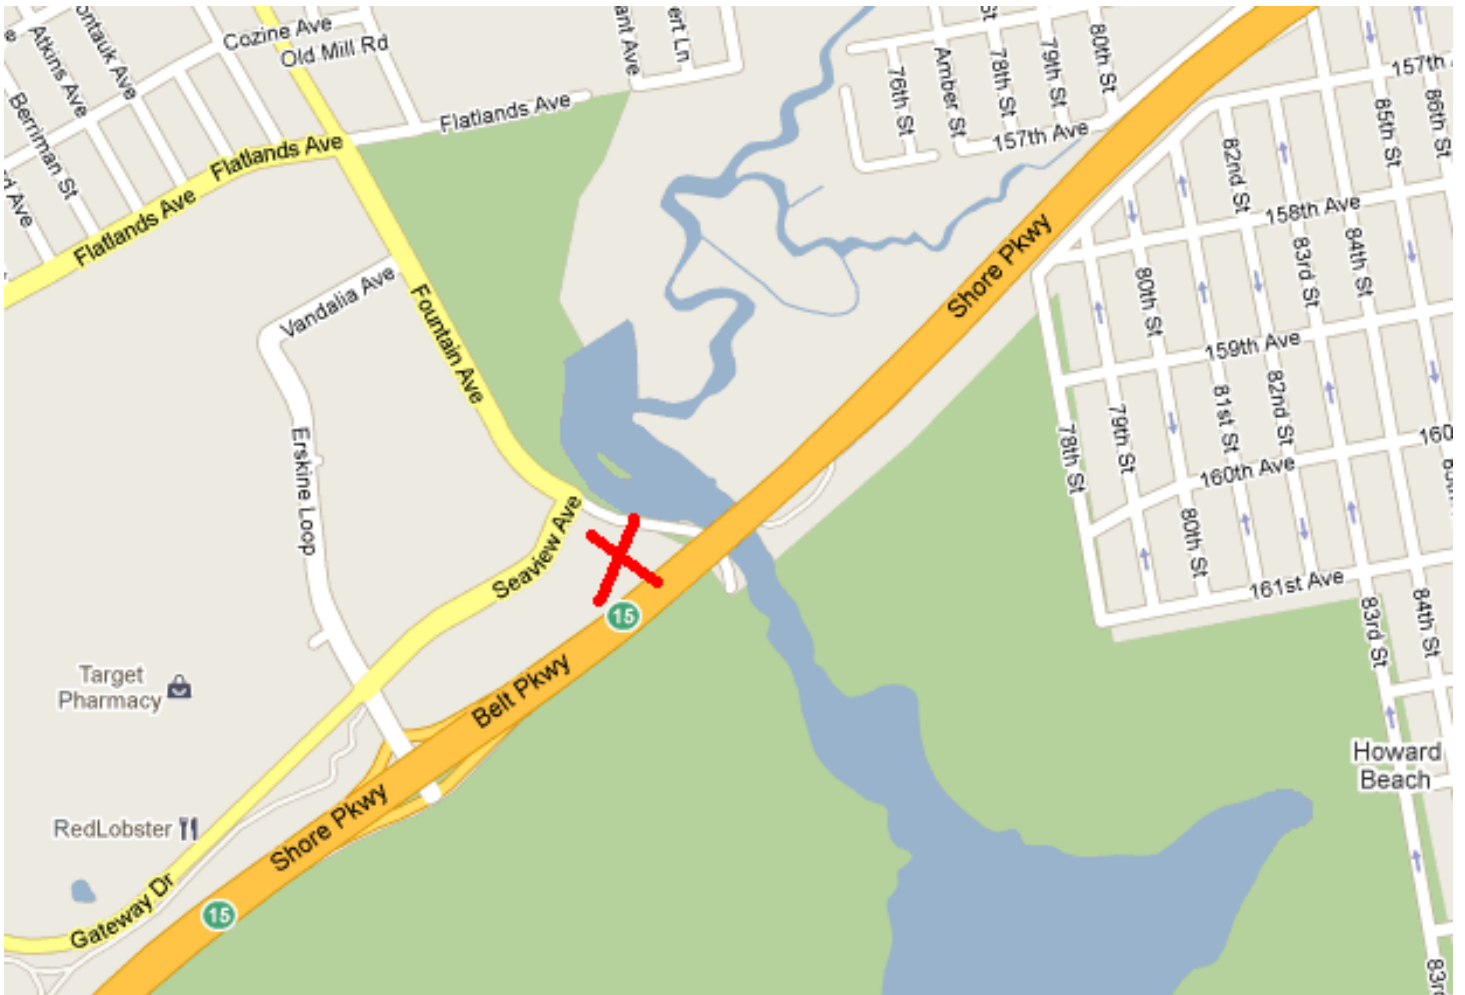

Spring Creek Park

By Car: Van Wyck Expy (678 South) to Belt Pkwy/Shore Pkwy West. Take Exit 15 – Erskine Street. Exit 15 turns right and becomes Erskine St/Erskine Loop. Right on Seaview Ave.

Or: Linden Blvd East to Fountain Ave. Make a right on Fountain Ave. Make a right on to Seaview Ave.

Public Transit: Take the **A** train to Euclid Ave. Take the **Q8** bus (East NY- Gateway Mall) to Fountain Ave & Brooklyn Development Center. Walk South on Fountain Ave to Seaview Ave.