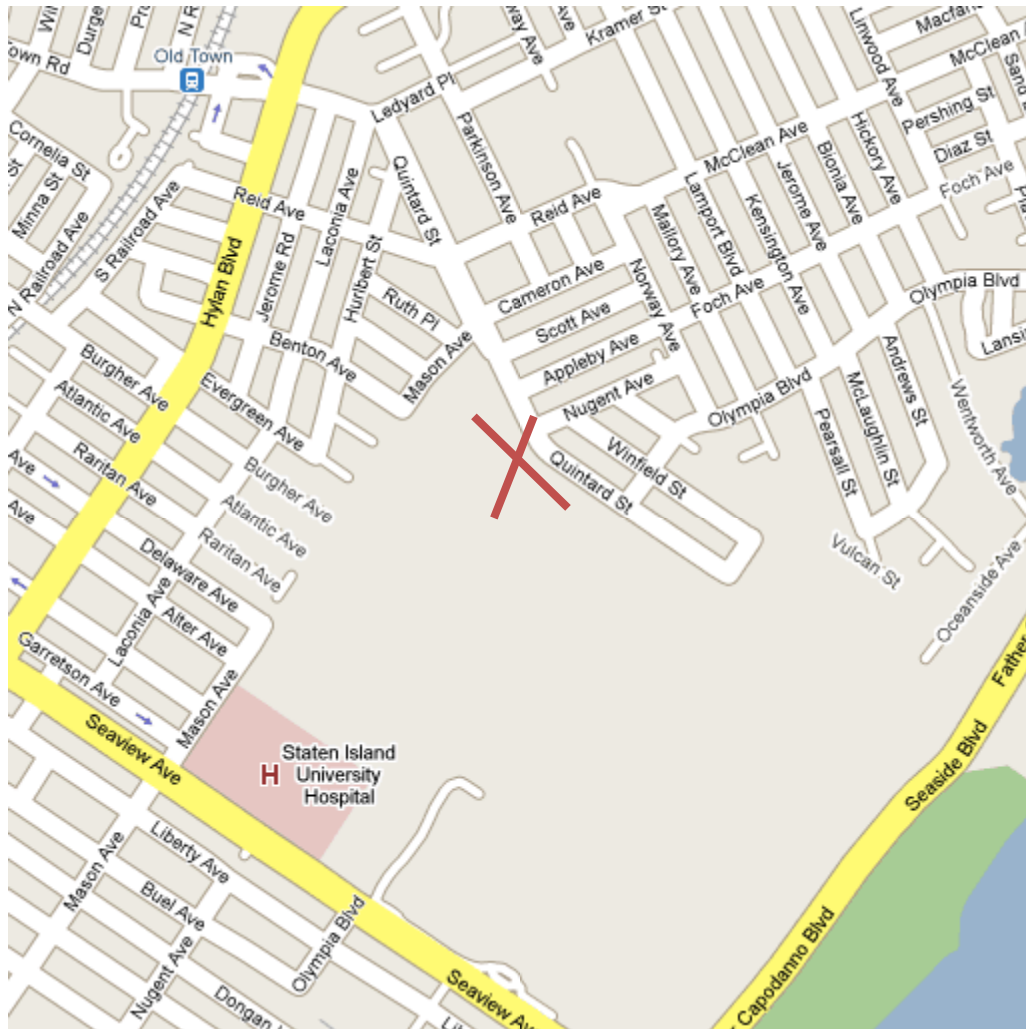

## **Enter Park at Quintard Street and Nugent Avenue**

**BY CAR:** From the lower level of the Verrazano, take the Hylan Blvd exit. Turn left on Hylan/Steuben then left on Hylan. Take a left on Quintard (this street changes names at Hylan so there are signs on the right hand that say Old Town and signs on the left that say Quintard). Ocean Breeze is less than a mile down the road on the right

**BY TRANSIT:** Take X1-5 buses (leaves from Grand Central and Bowling Green) towards Eltingville and get off at Fr. Capodanno Blvd and Sand Lane. From there take S52 towards St. George Ferry and get off at Olympia Blvd and Norway Ave. Continue on Olympia Blvd about three minutes.