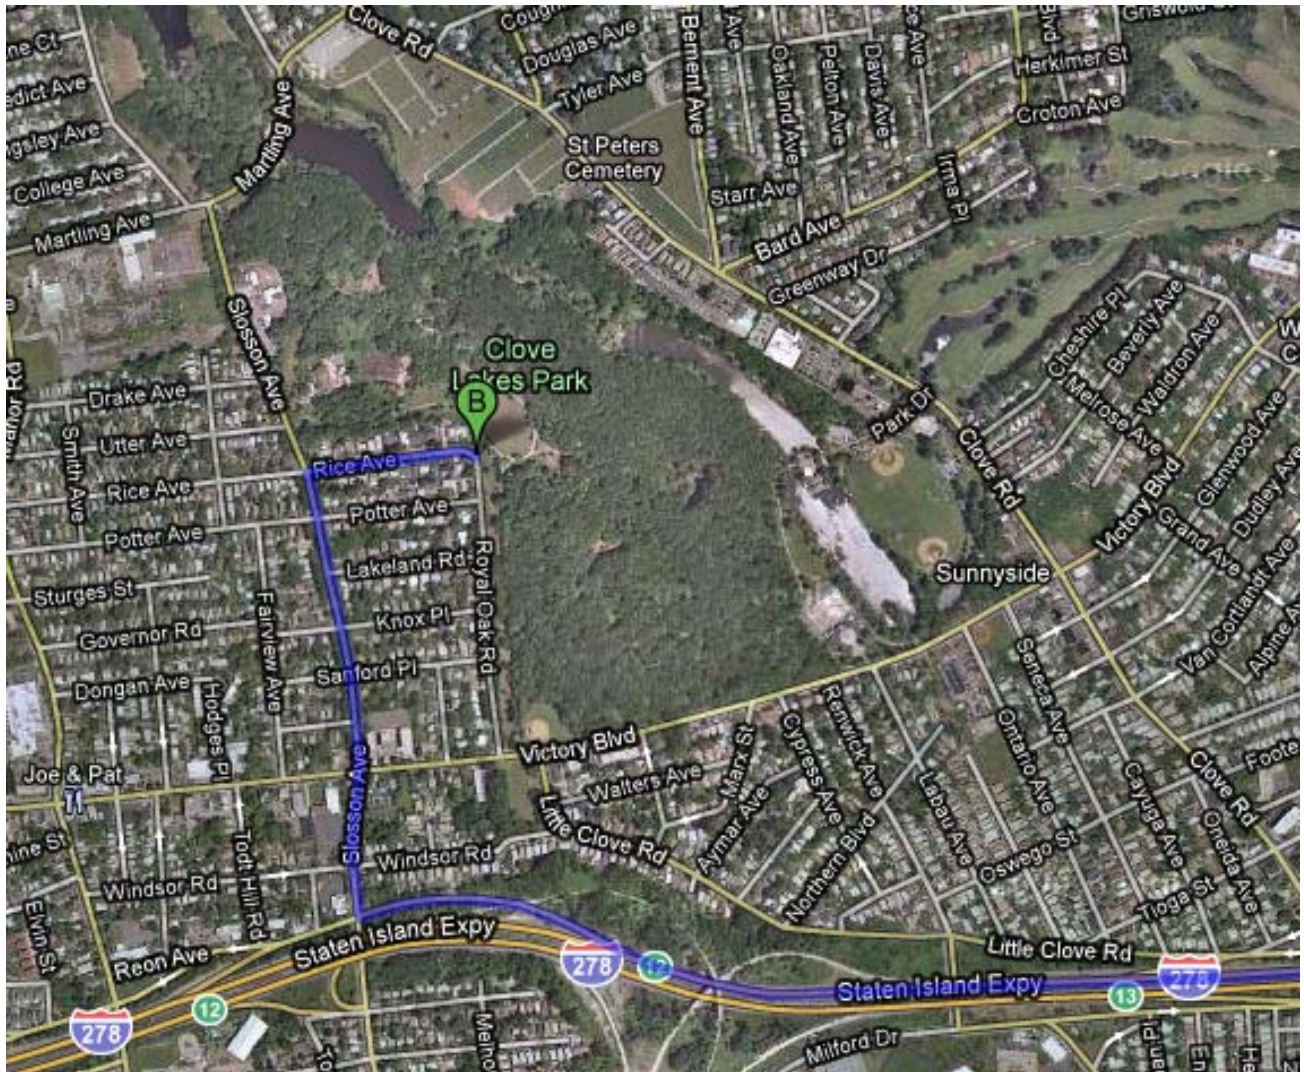

## **Enter Park at Rice Ave and Royal Oak Road**

**By Car From the West/Manhattan:** 278 West to Exit 12 – Slosson Ave (towards Todt Hill Road). Right on Slosson Avenue. Right on Rice Ave.

**By Car From the East:** 278 East to Exit 12 – Todt Hill Road/Slosson Ave. Merge onto Lortel Ave. Left on Slosson Ave. Right on Rice Ave.

**Public Transit:** S61 or S62 Bus to Victory Boulevard and Royal Oak Road. Walk north on Royal Oak Road to Rice Avenue