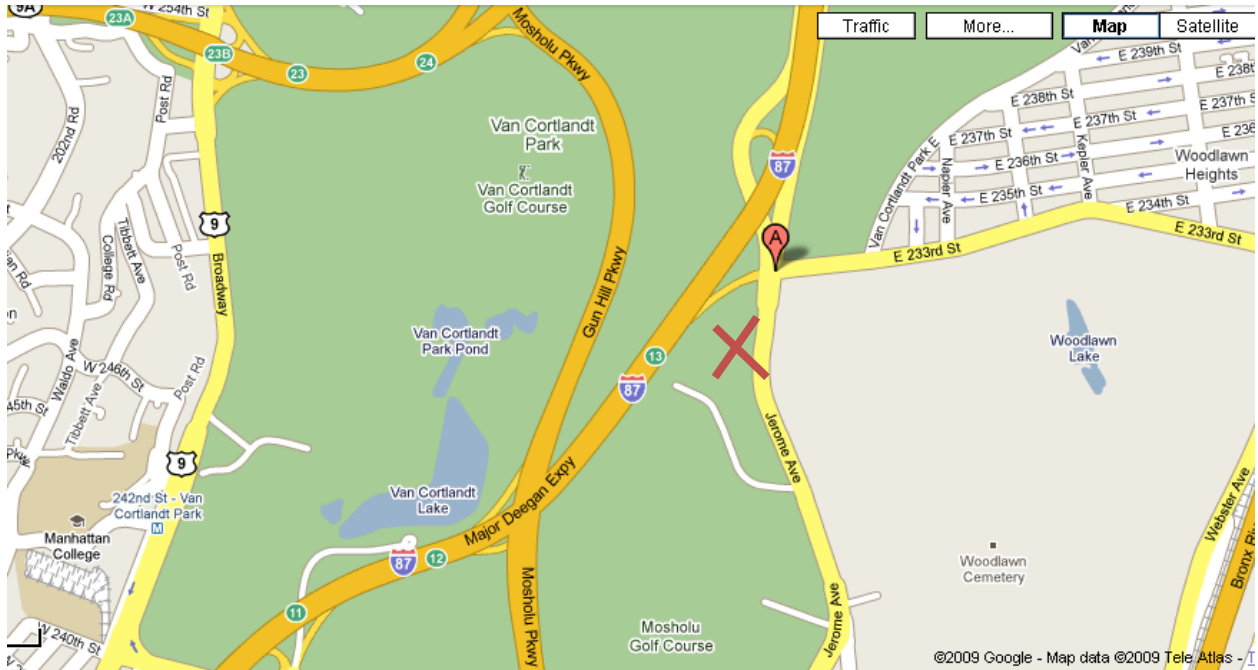

Van Cortlandt Park - Shandler Recreation Area

BY CAR: Take I-87 (Major Deegan Expy) to Exit 13 – E 233rd St and Jerome Avenue. Make a right onto Jerome Avenue. The entrance to the Allen Shandler Recreation Area is on the right at the next stop light (Mosholu Golf Course Road).

TRANSIT: Take the # 4 train to Woodlawn Station (last stop). Walk north up Jerome Ave (towards Bainbridge Ave) for about 500 yards or take the BX 16 bus north and enter the Allen Shandler Recreation Area at the second stop light (Mosholu Golf Course Road).