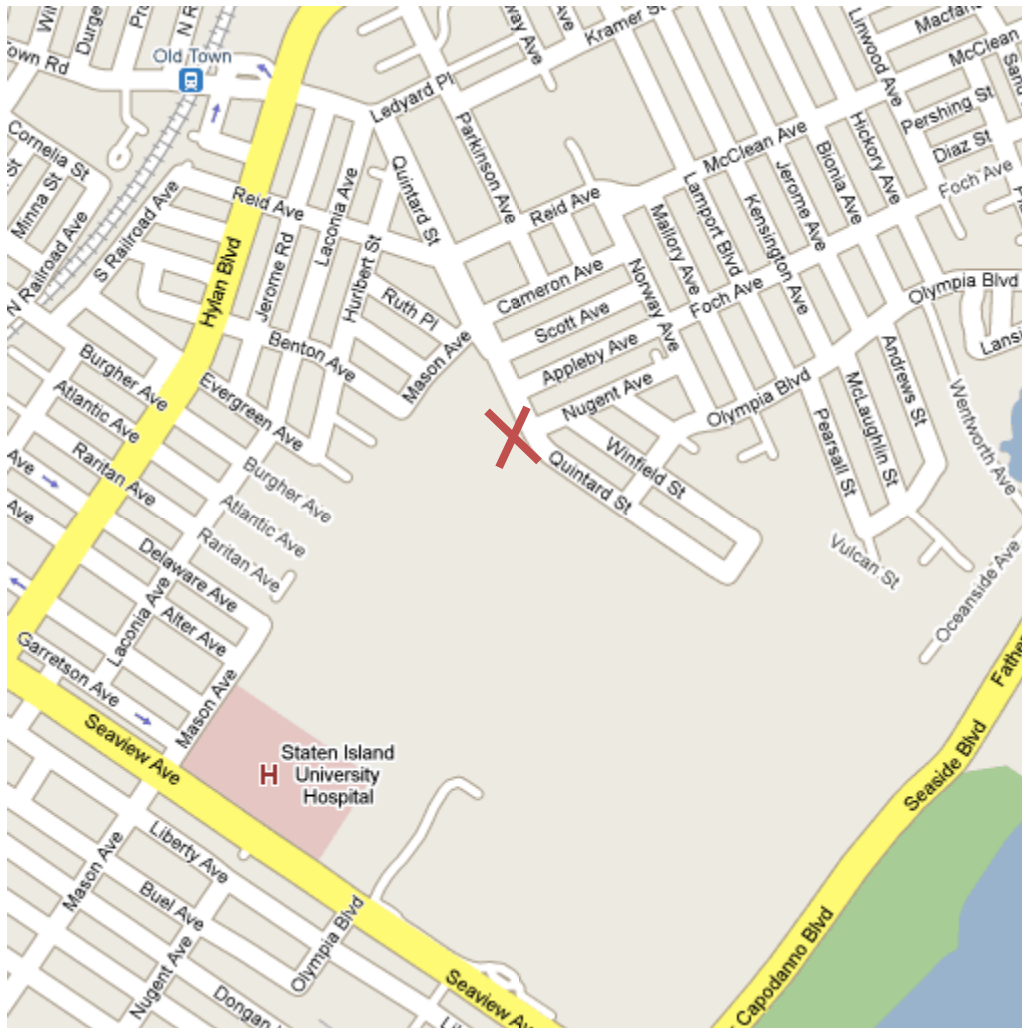

Ocean Breeze Park

©2009 Google - Map data ©2009 Tele Atlas - [Terms of Use](#)

BY CAR: From the lower level of the Verrazano, take the Hylan Blvd exit. Turn left on Hylan/Steuben then left on Hylan. Take a left on Quintard (this street changes names at Hylan so there are signs on the right hand that say Old Town and signs on the left that say Quintard.) Ocean Breeze is less than a mile down the road on the right.

BY TRANSIT: Take X1-5 buses (leaves from Grand Central and Bowling Green) towards Eltingville and get off at Fr. Capodanno Blvd and Sand Lane. From there take S52 towards St. George Ferry and get off at Olympia Blvd and Norway Ave. Continue on Olympia Blvd about three minutes.