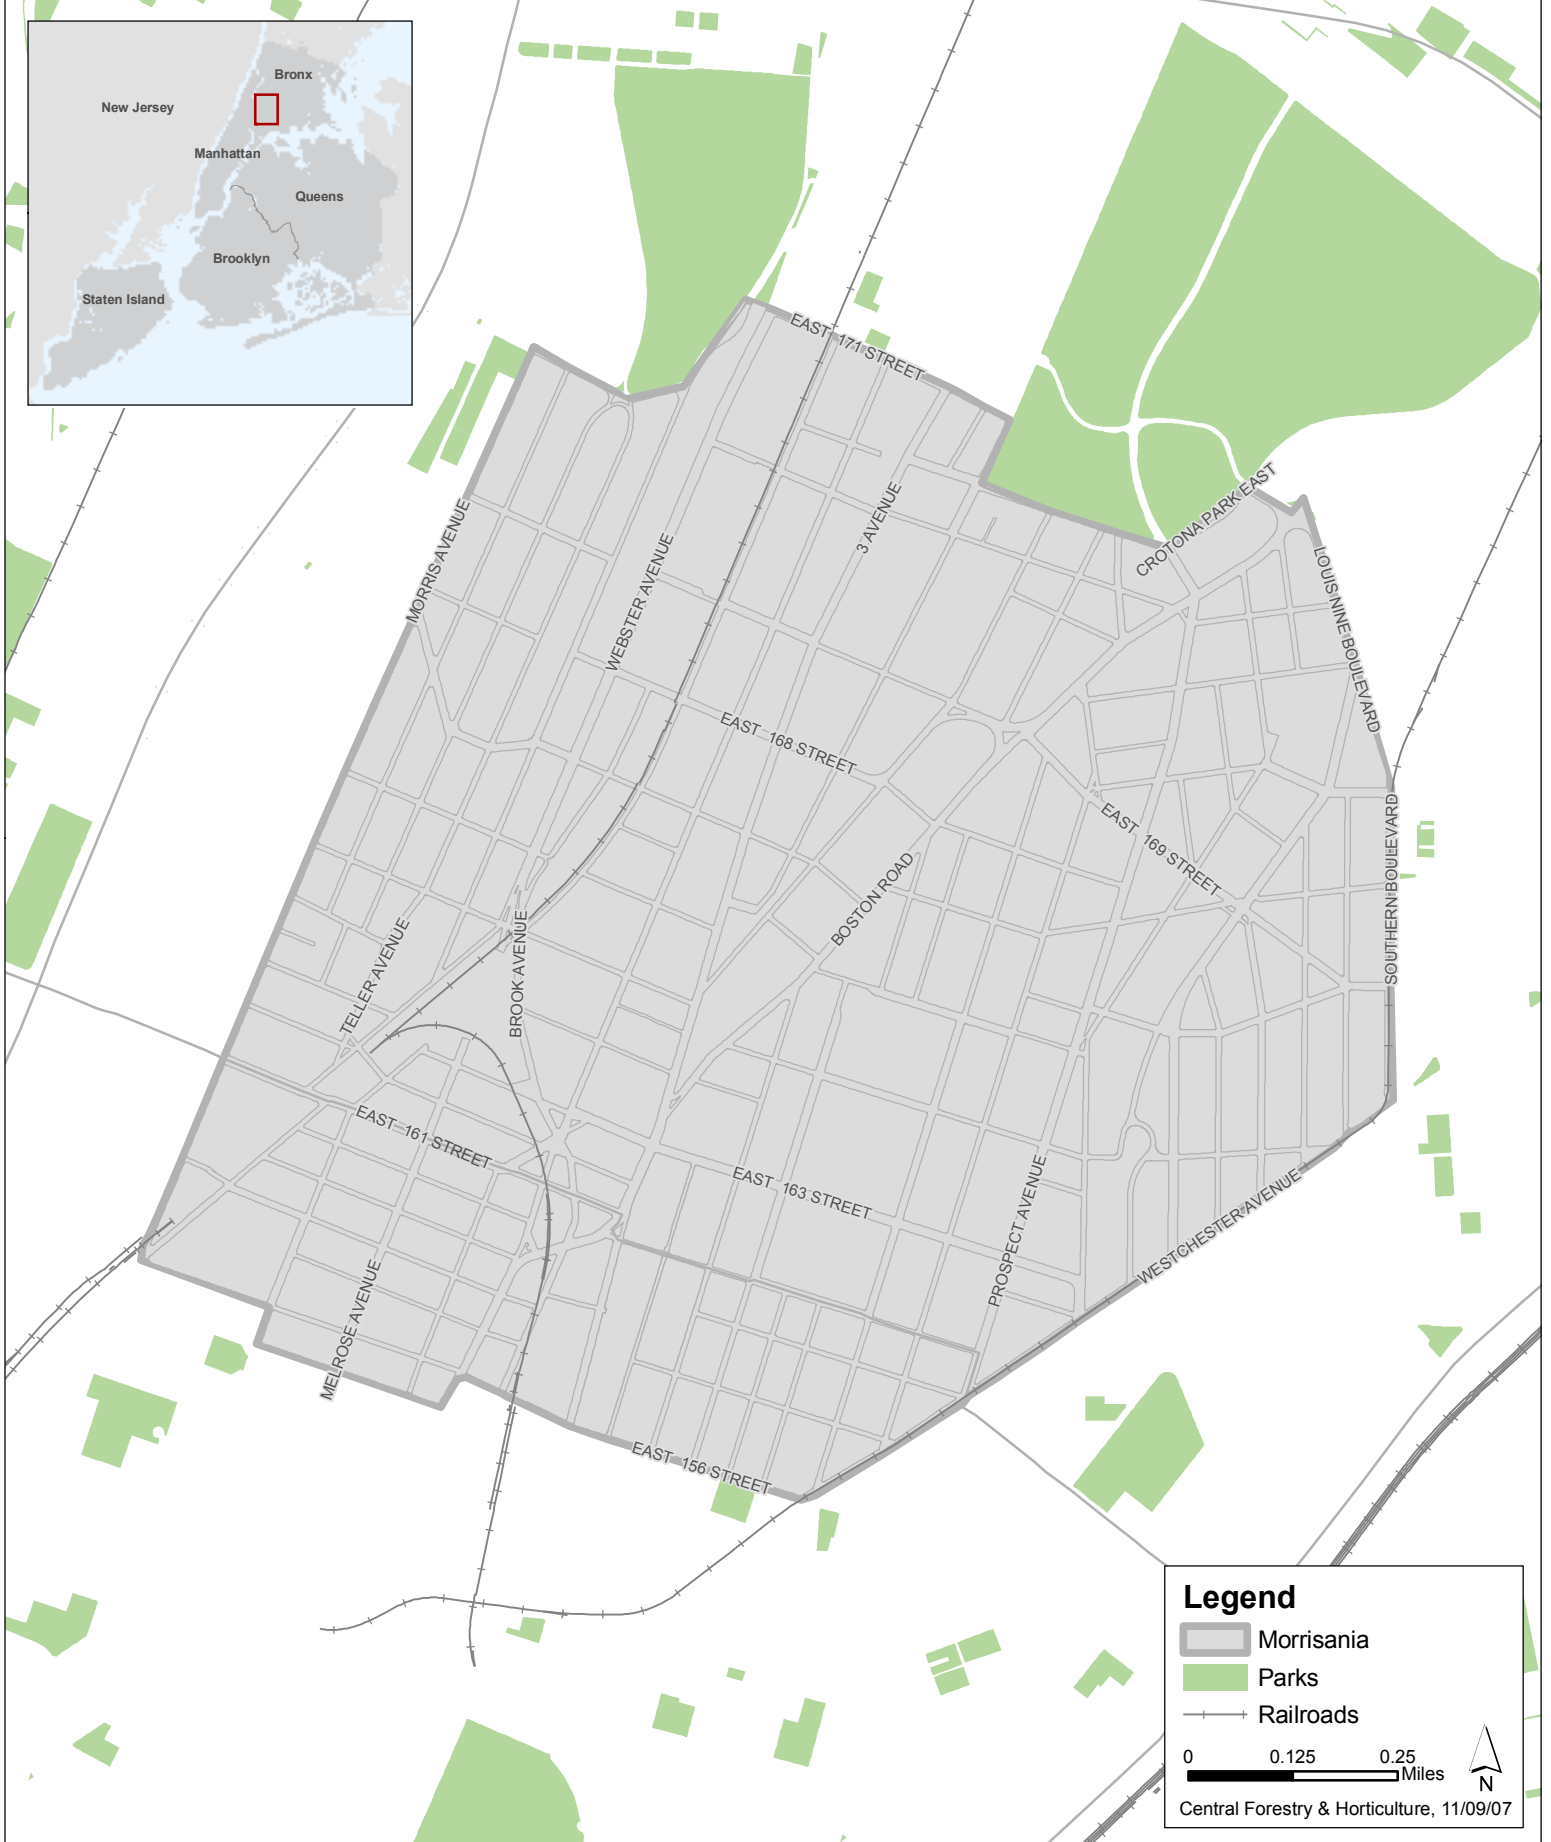

# Trees for Public Health Morrisania Target Area

### Legend

- Morrisania
- Parks
- Railroads

0 0.125 0.25 Miles

Central Forestry & Horticulture, 11/09/07