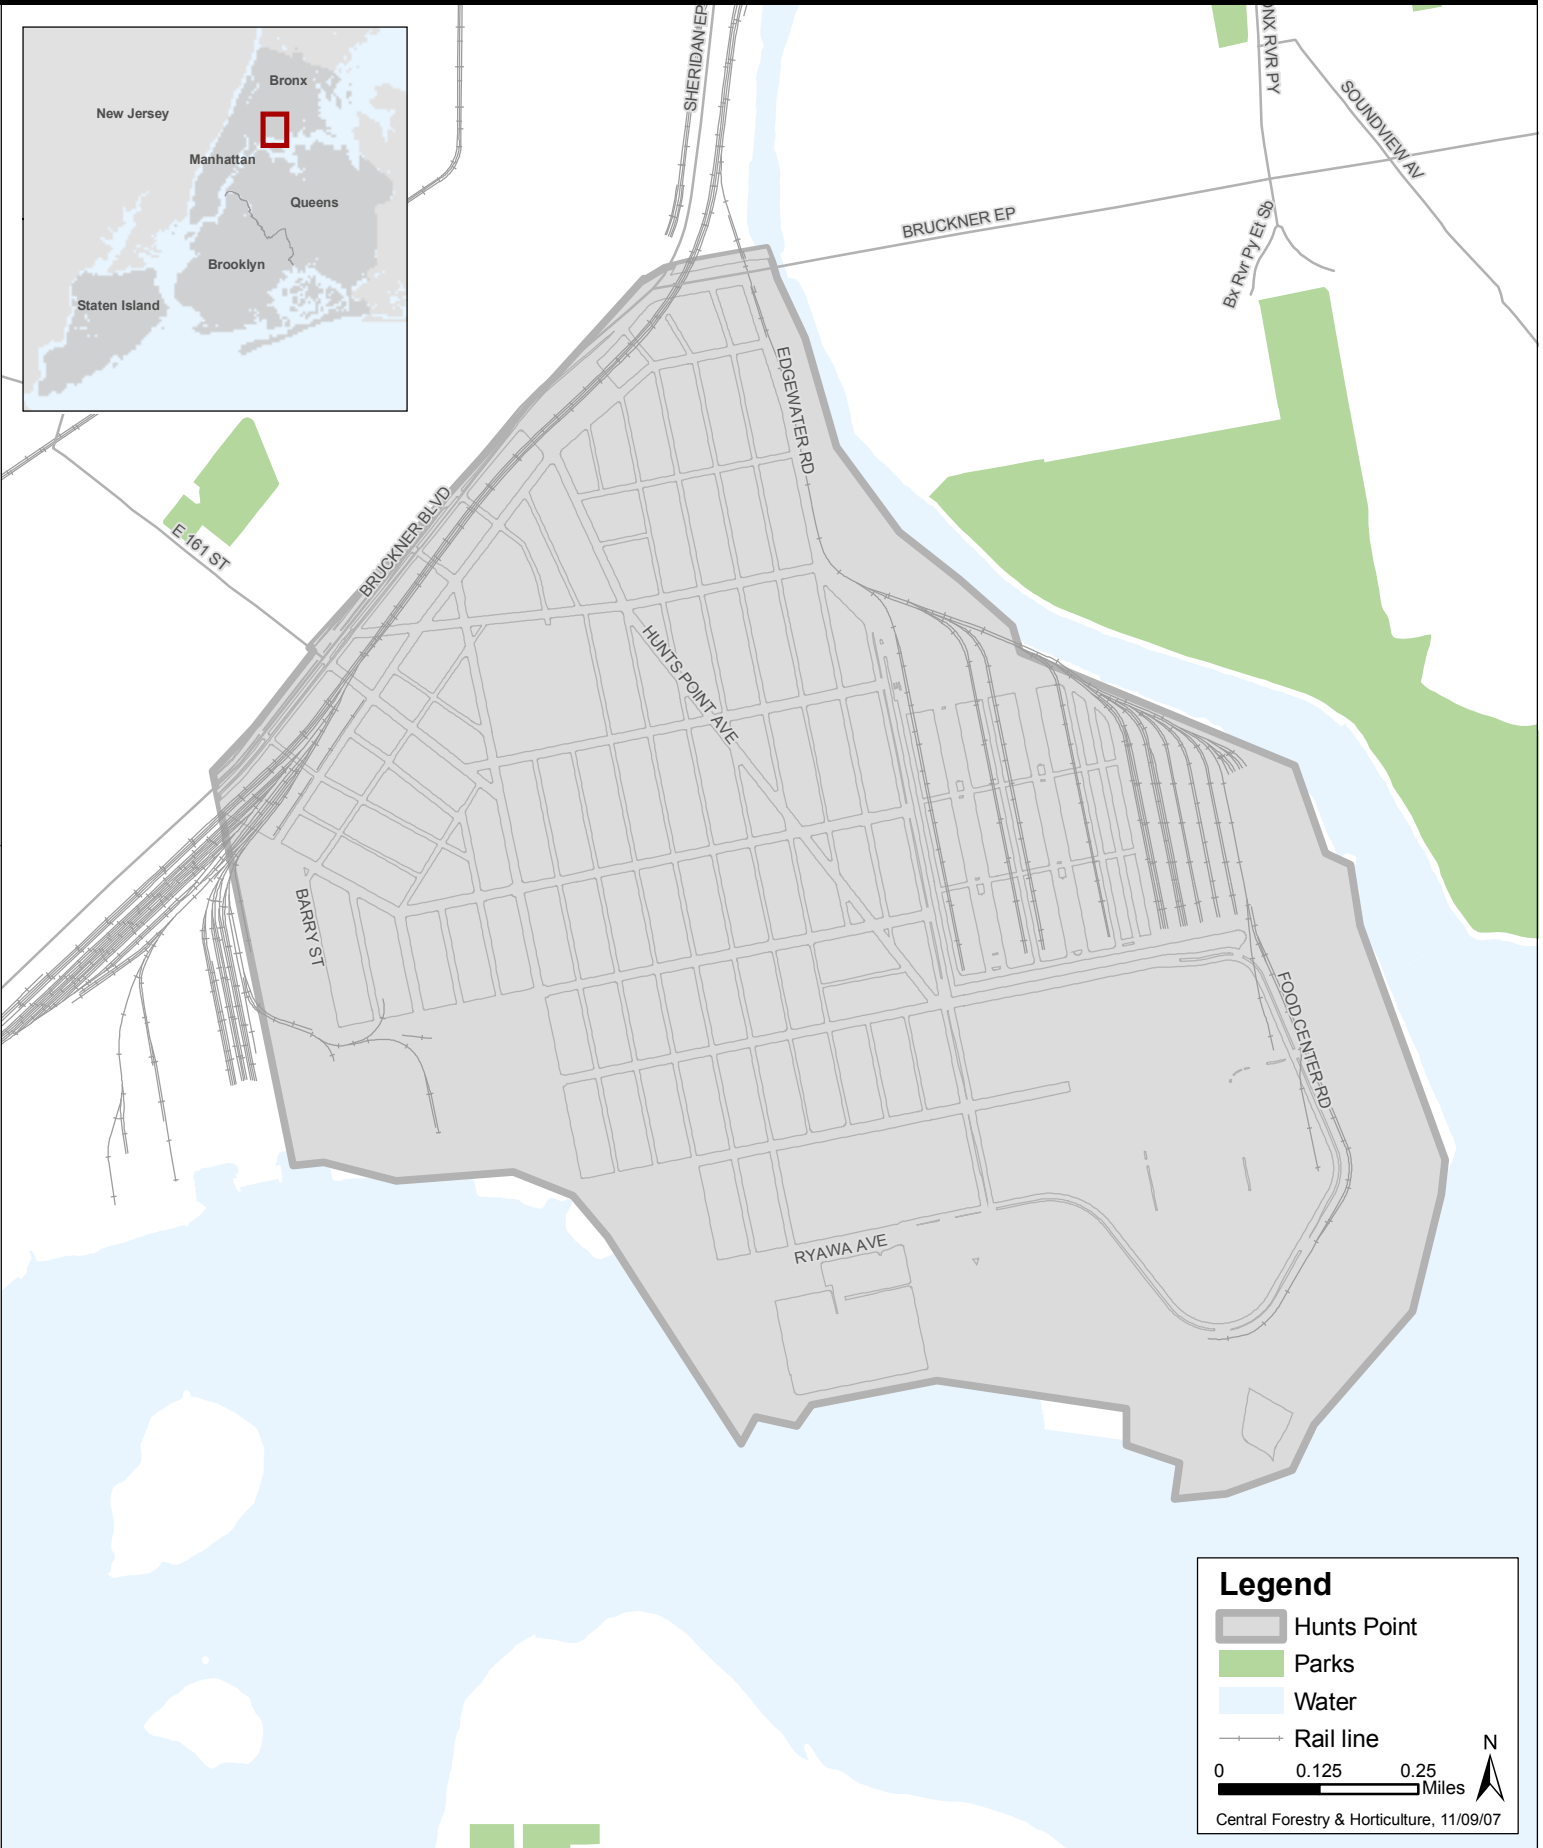

City of New York
Parks & Recreation
Michael R. Bloomberg, Mayor
Adrian Benepe, Commissioner

Trees for Public Health Hunts Point Target Area

Legend

- Hunts Point
- Parks
- Water
- Rail line

0 0.125 0.25 Miles