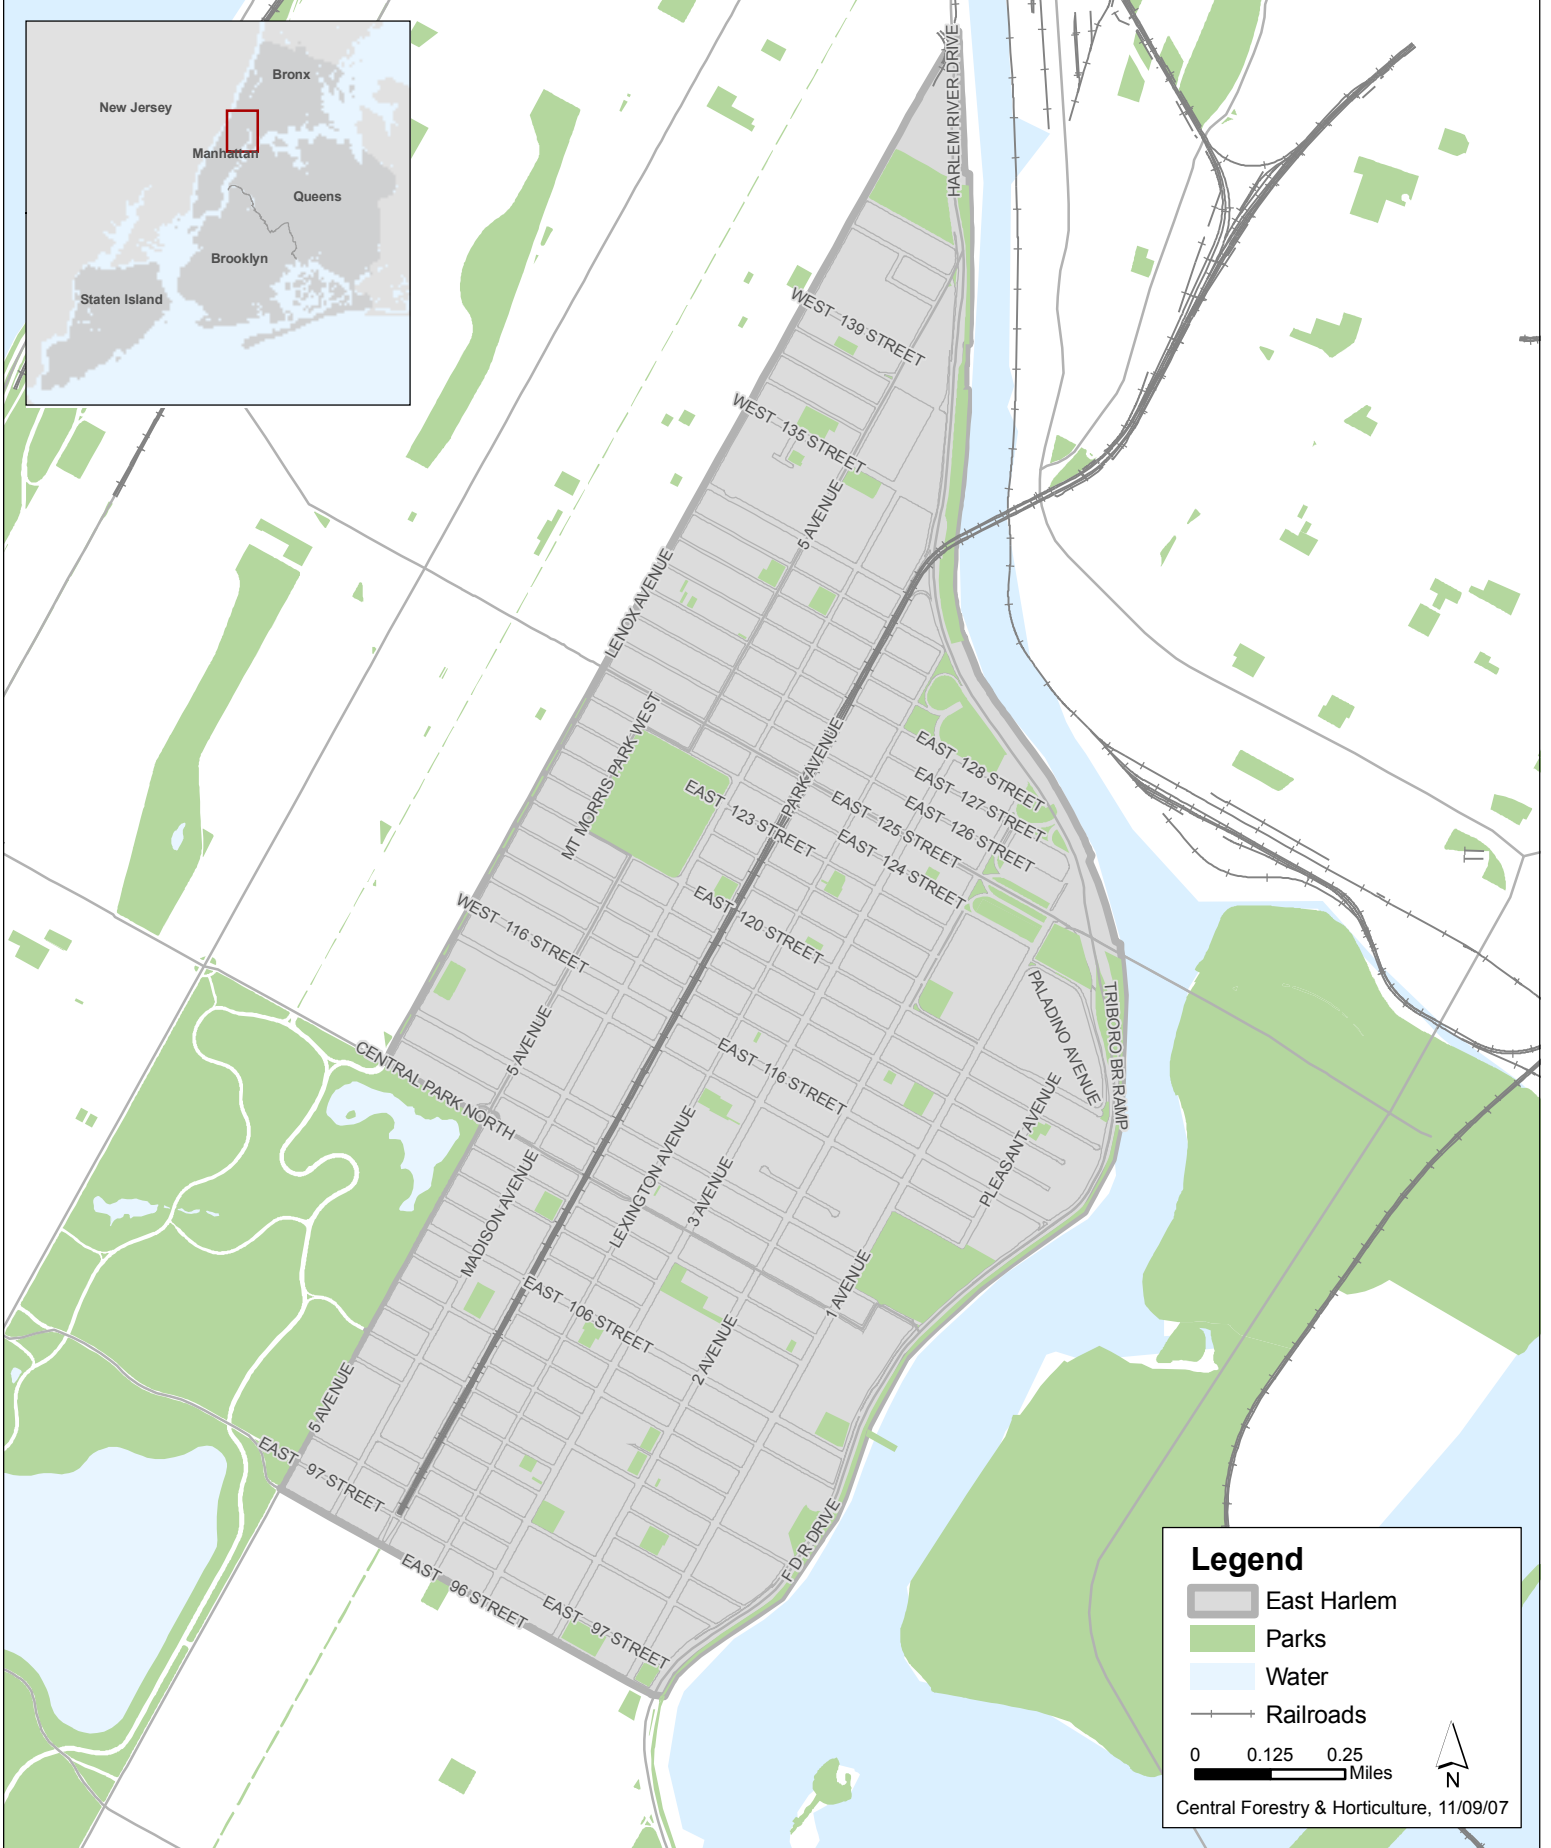

City of New York
Parks & Recreation
Michael R. Bloomberg, Mayor
Adrian Benepe, Commissioner

Trees for Public Health East Harlem Target Area

Legend

- East Harlem
- Parks
- Water
- Railroads

0 0.125 0.25 Miles